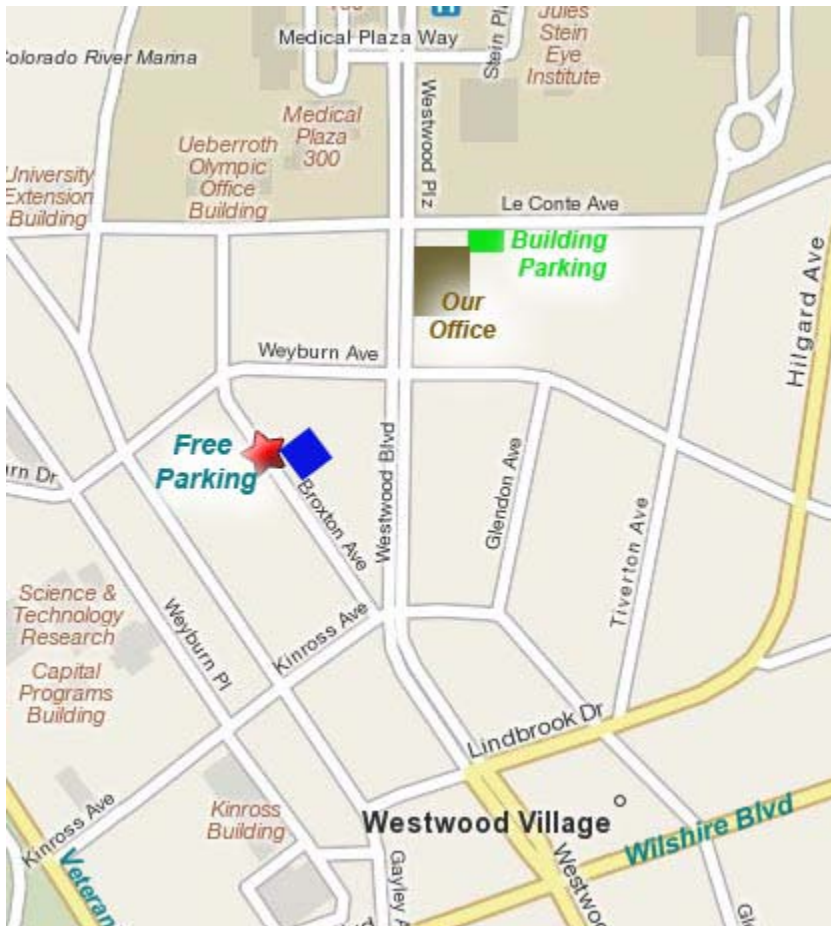

Parking Information

FREE Parking

Broxton Avenue Public Parking

1036 Broxton Avenue

Rates: First two hours **free** / \$8 maximum
\$3 after 6pm

Parking in our building

924 Westwood Boulevard

Enter on Le Conte

Rates: \$2.50 for every 20 minutes / \$20 maximum
\$7 after 6 pm

Dr. James Rota

924 Westwood Blvd., Suite 505
Los Angeles, CA 90024

310-208-4297